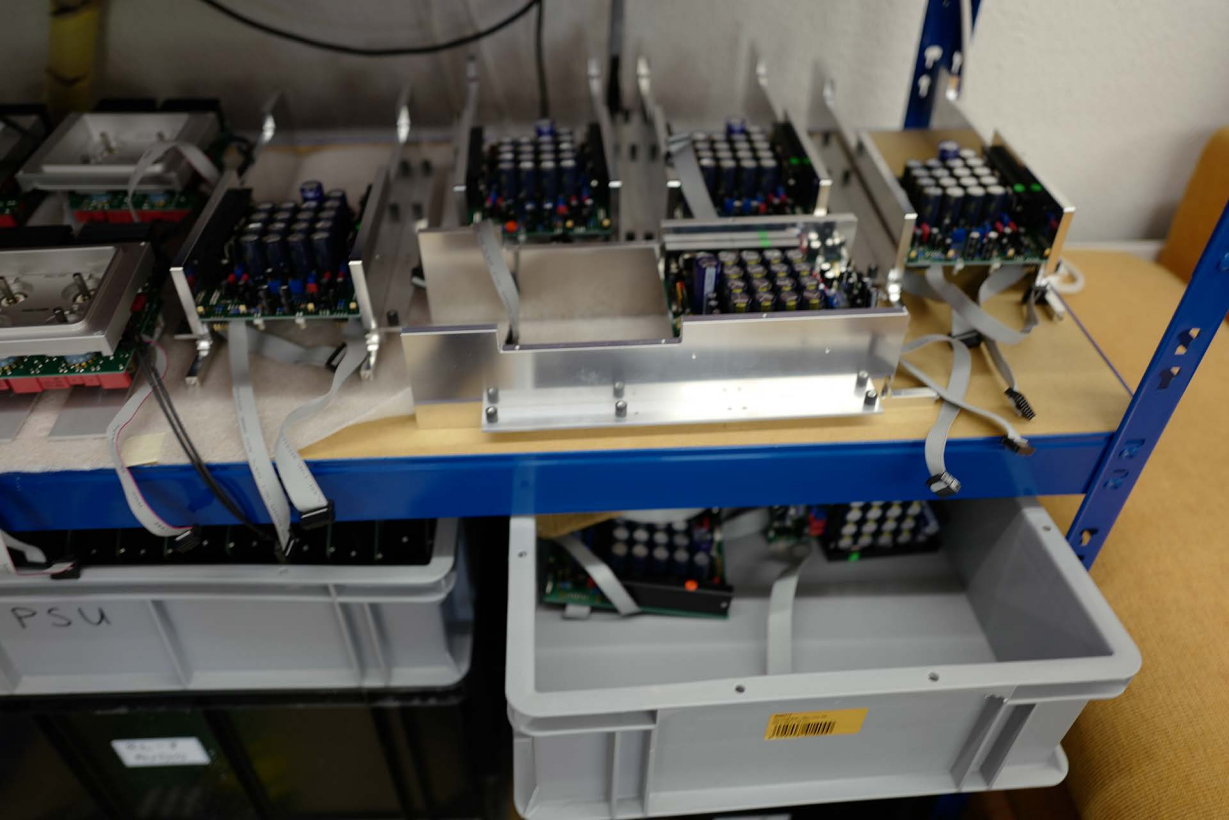

IMPEDANCE

CAPACITY

art-111

burn-in

PSU

*Phono Preamp*

MASTERLINE 7

BALANCED CLASS A